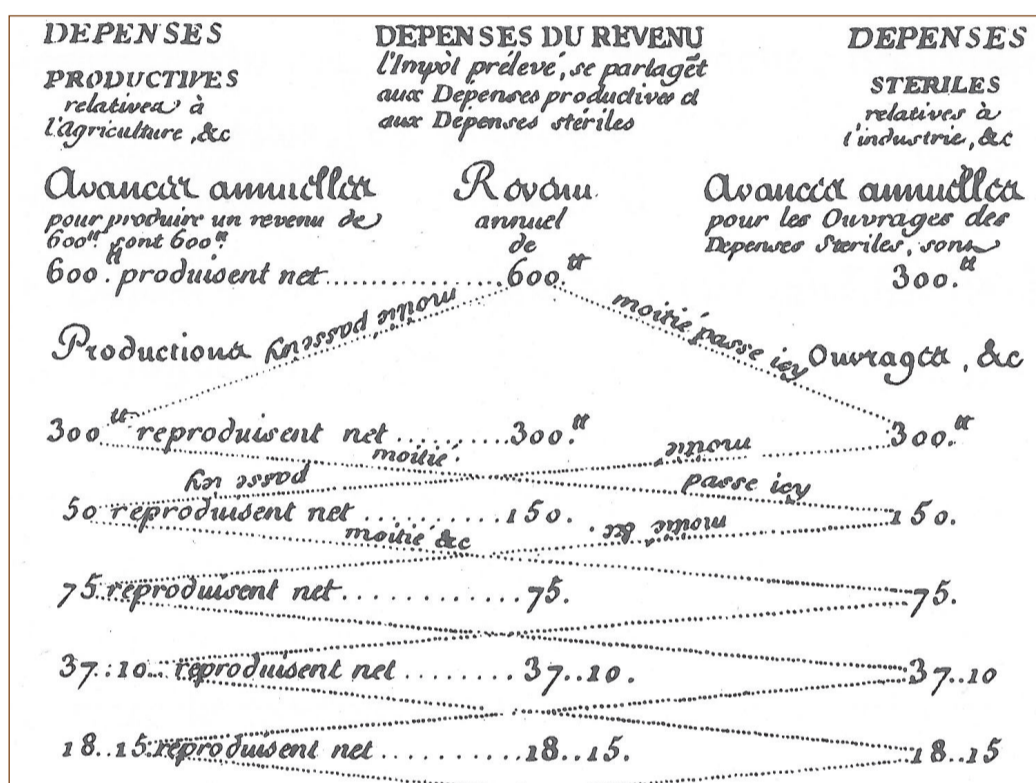

ZiF Workshop

BIOECONOMIES OF REPRODUCTION

Historical and Anthropological Analyses of a Relational Structure, 1750 – 2010

Convenors

Axel C. Hüntelmann
Michi Knecht
Martina Schlünder

Commentators

Kristin Asdal
Mike Fortun
Lene Koch
Anne Kveim Lie
Thomas Lemke
Peter Moser
Skuli Sigurdsson